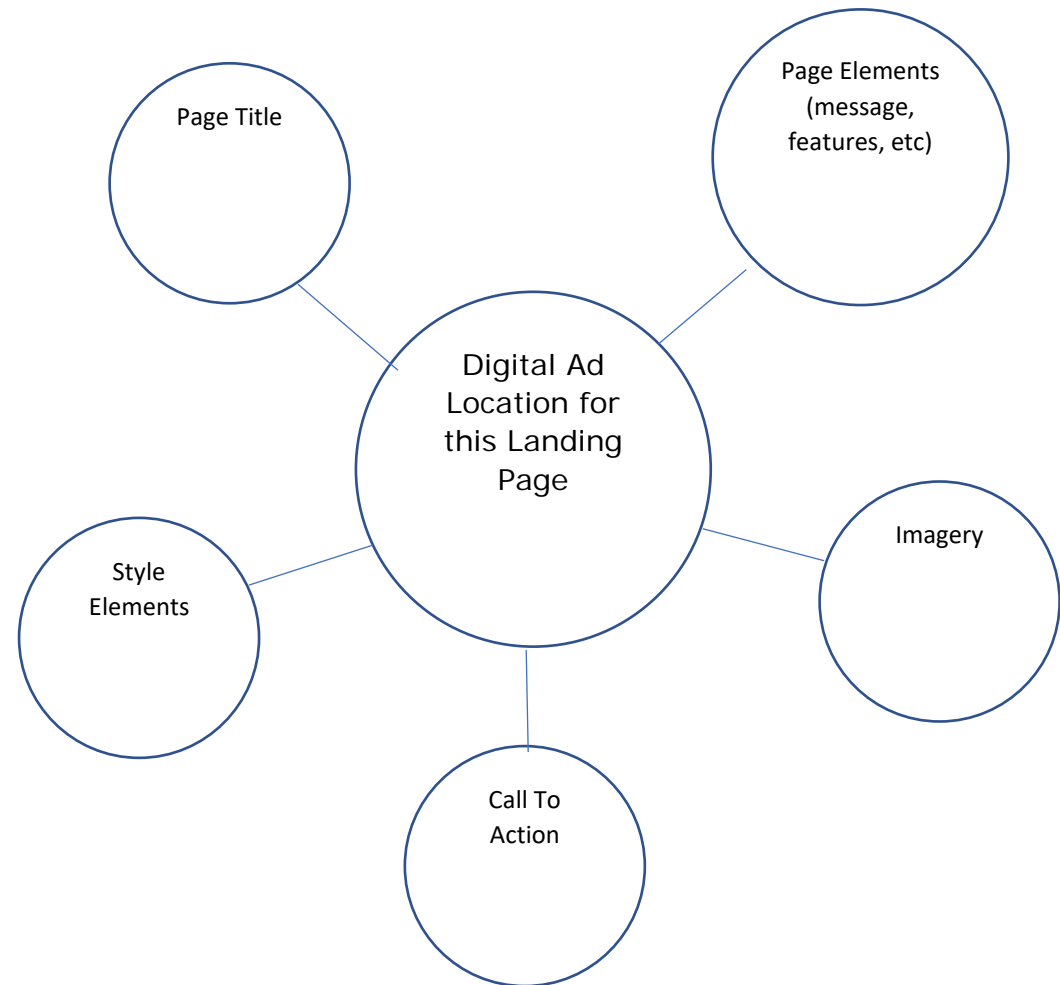

Content

for the Web

Worksheet Content Discovery: Online Ad / Landing Page

Online Ad – Landing Page Summary Table

Online Ad	
Ad Message All your music in one place	Ad Call to Action Try Premium Free for 30 Days.
Landing Page	
Where is this ad placed for this landing page?	
Page Title: (Match with Ad Title)	
Page Elements:	
Imagery	
Call to Action	
Style Elements for this specific page.